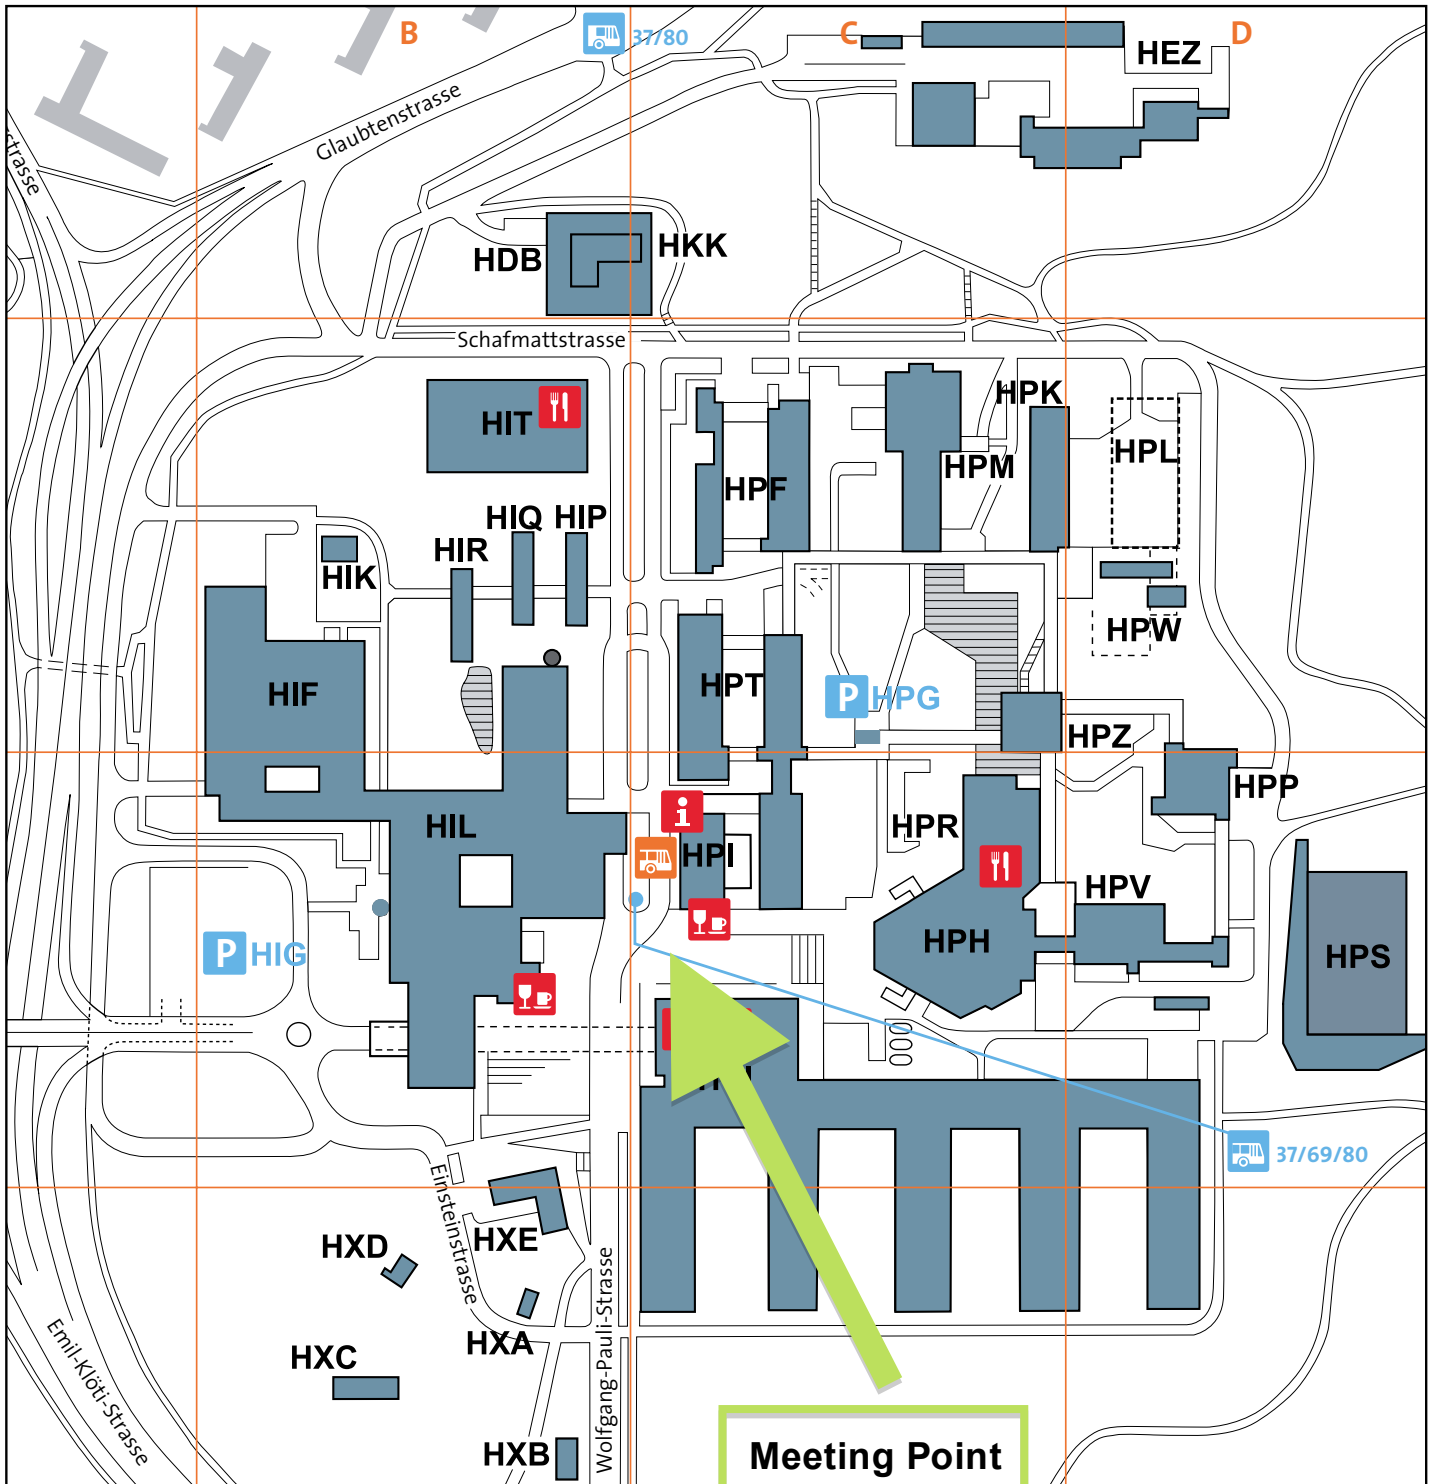

ETH Zurich – Campus Hönggerberg (Science City)

**Meeting Point
(Mon 8:45 am)**

-  Bus stop
-  ETH shuttle "Science City Link"
-  Canteen
-  Cafeteria
-  Science City Welcome Desk (phone +041 44 633 64 44)

All buildings and parking garages are handicapped accessible. For more information contact Science City Welcome Desk.